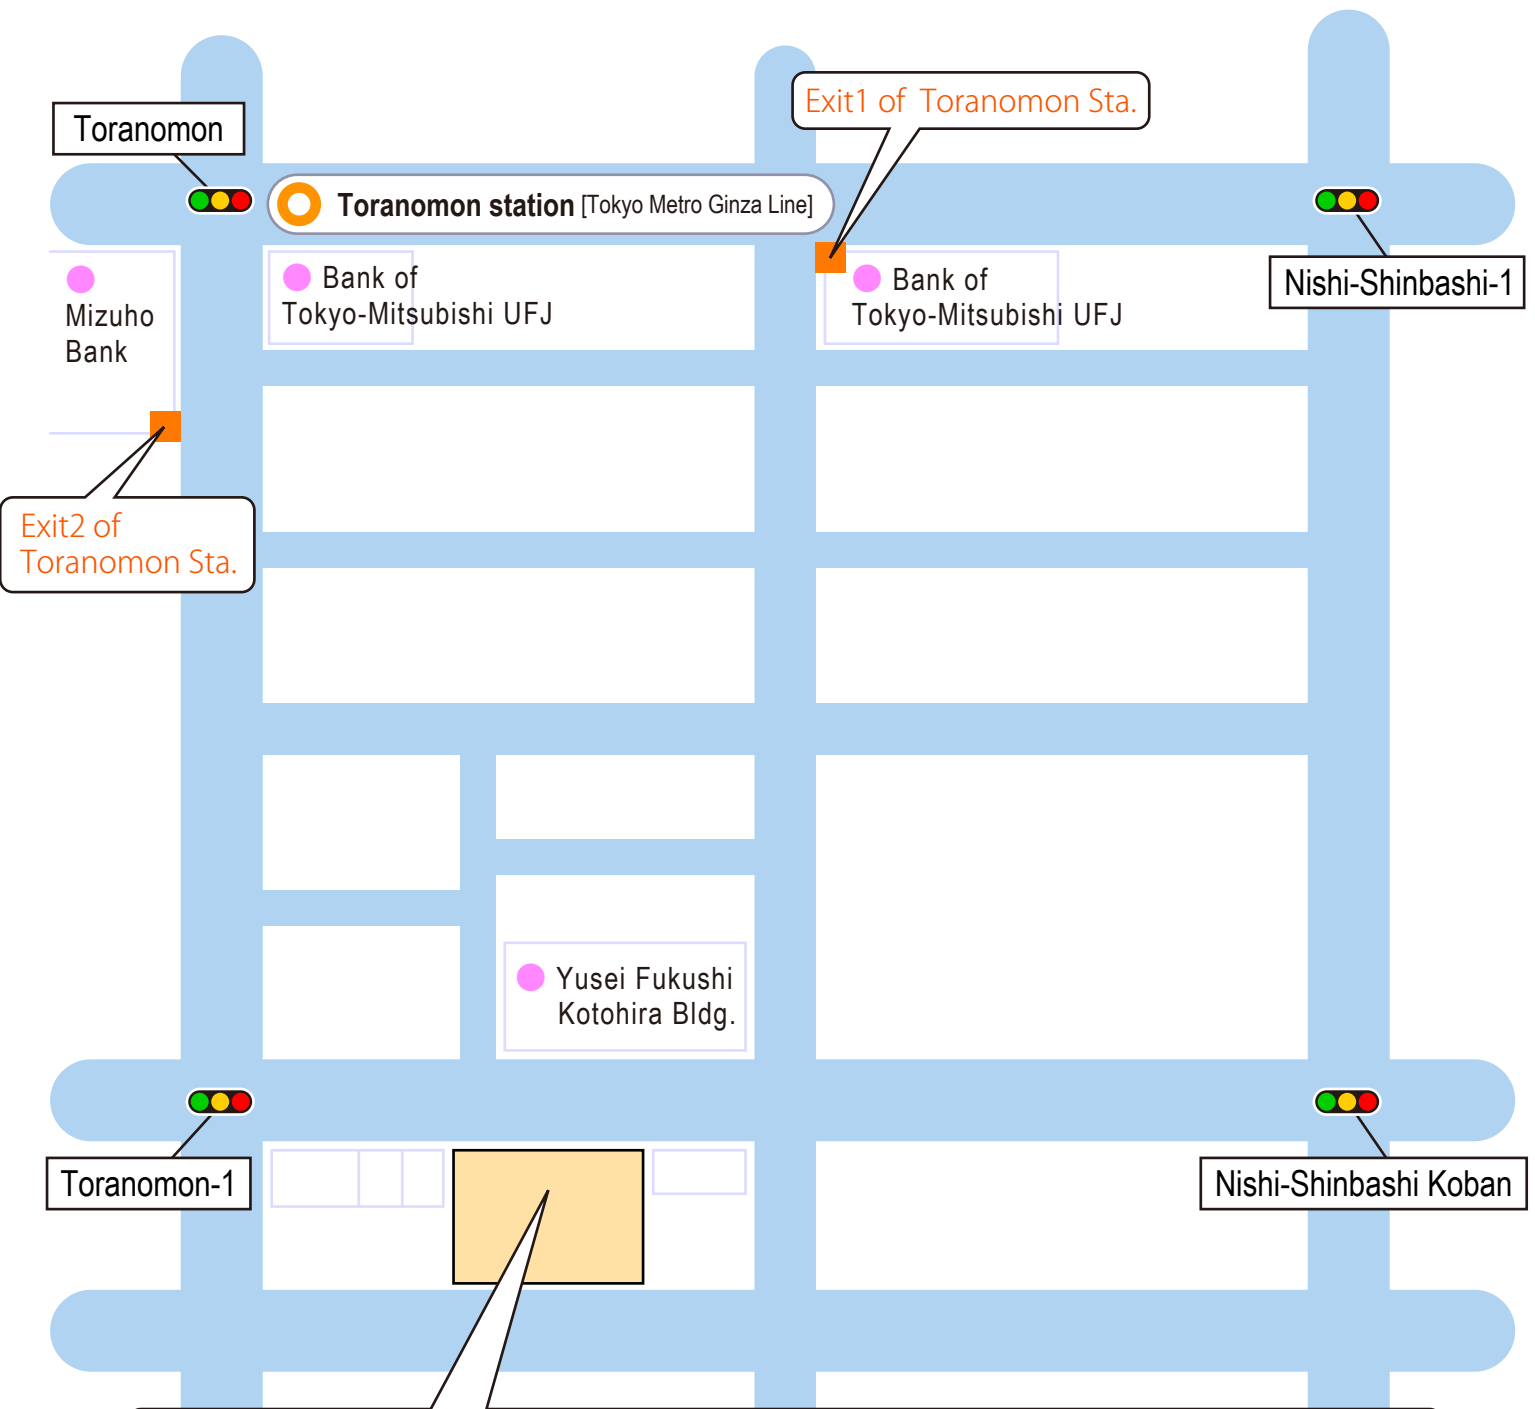

Access Central Tokyo

Advanced Cogeneration and Energy Utilization Center JAPAN (ACEJ)

4F Urban Toranomon Building, 16-4, Toranomon 1-chome, Minato-ku, Tokyo 105-0001, Japan
 TEL 81-3-3500-1612

Our office is located at center of Tokyo, please get off the train at "Toranomon Station" in Ginza line of Tokyo Metro subway.
 It's about 300m from Toranomon Station to our office.

From Narita airport, you should get on Narita Express for JR Tokyo Station or Airport Limousine.