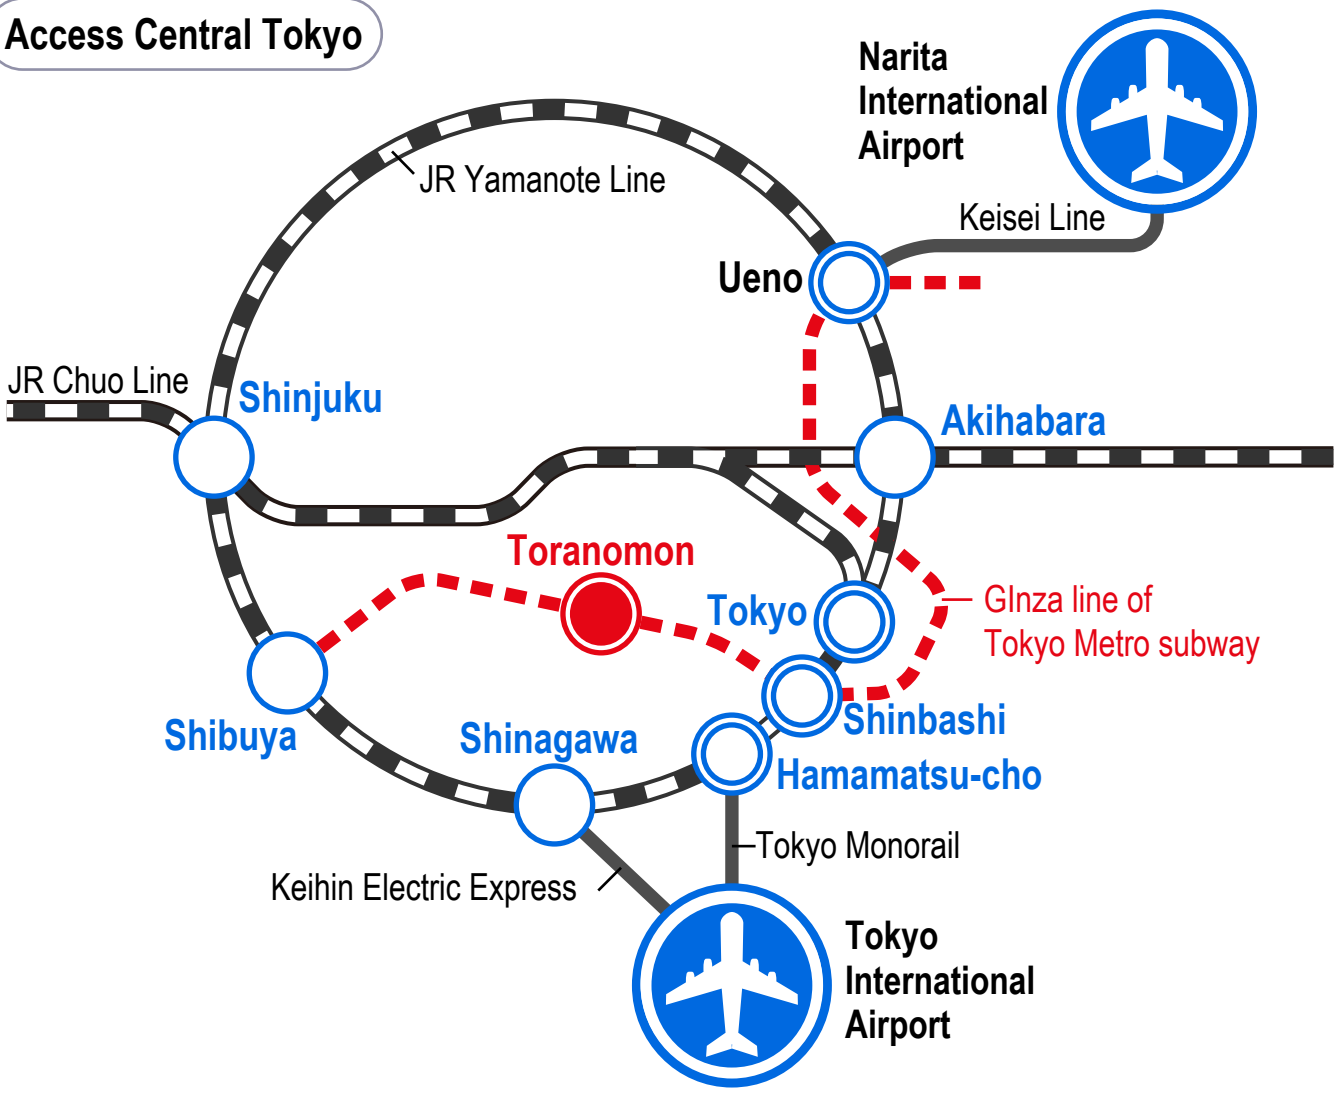

Access Central Tokyo

Advanced Cogeneration and Energy Utilization Center JAPAN (ACEJ)

4F Urban Toranomon Building, 16-4, Toranomon 1-chome, Minato-ku, Tokyo 105-0001, Japan
 TEL 81-3-3500-1612

Our office is located at center of Tokyo, please get off the train at "Toranomon Station" in Ginza line of Tokyo Metro subway.
 It's about 300m from Toranomon Station to our office.

From Narita airport, you should get on Narita Express for JR Tokyo Station or Airport Limousine.